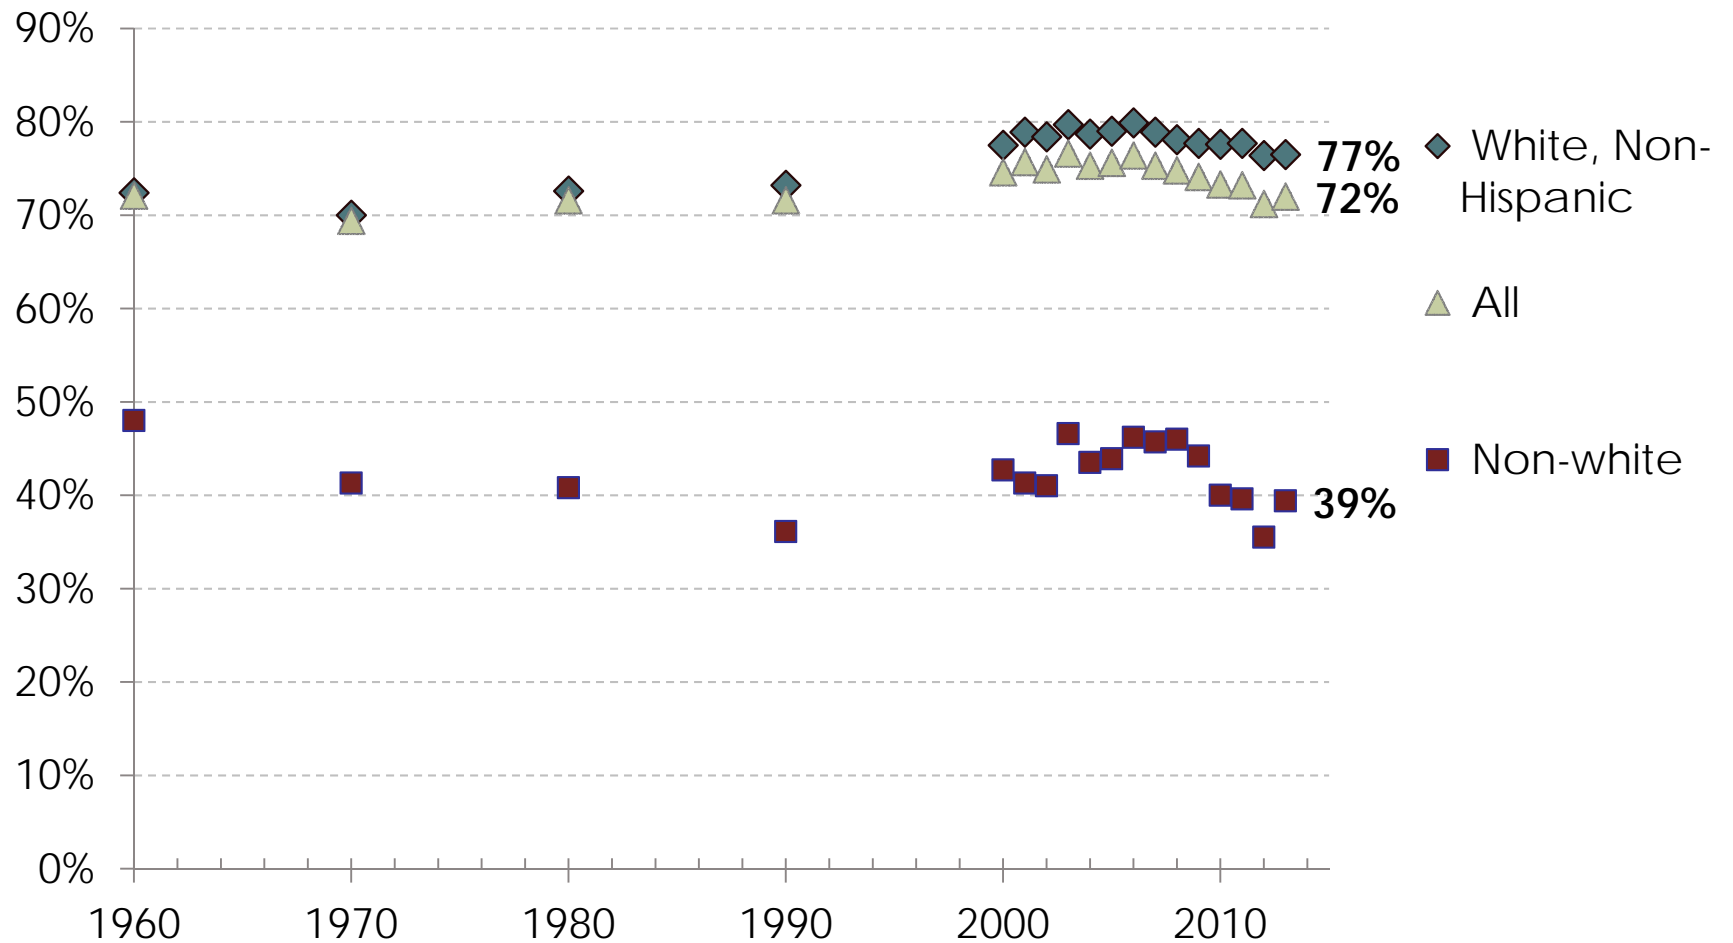

# Racial Disparities in the Homeownership Rate, Minnesota, 1960-2013

Source: MHP tabulation of IPUMS data

From: [http://www.mhponline.org/images/stories/docs/policy/state/2015/Slides\\_for\\_Advocates\\_Feb\\_2015.pdf](http://www.mhponline.org/images/stories/docs/policy/state/2015/Slides_for_Advocates_Feb_2015.pdf)