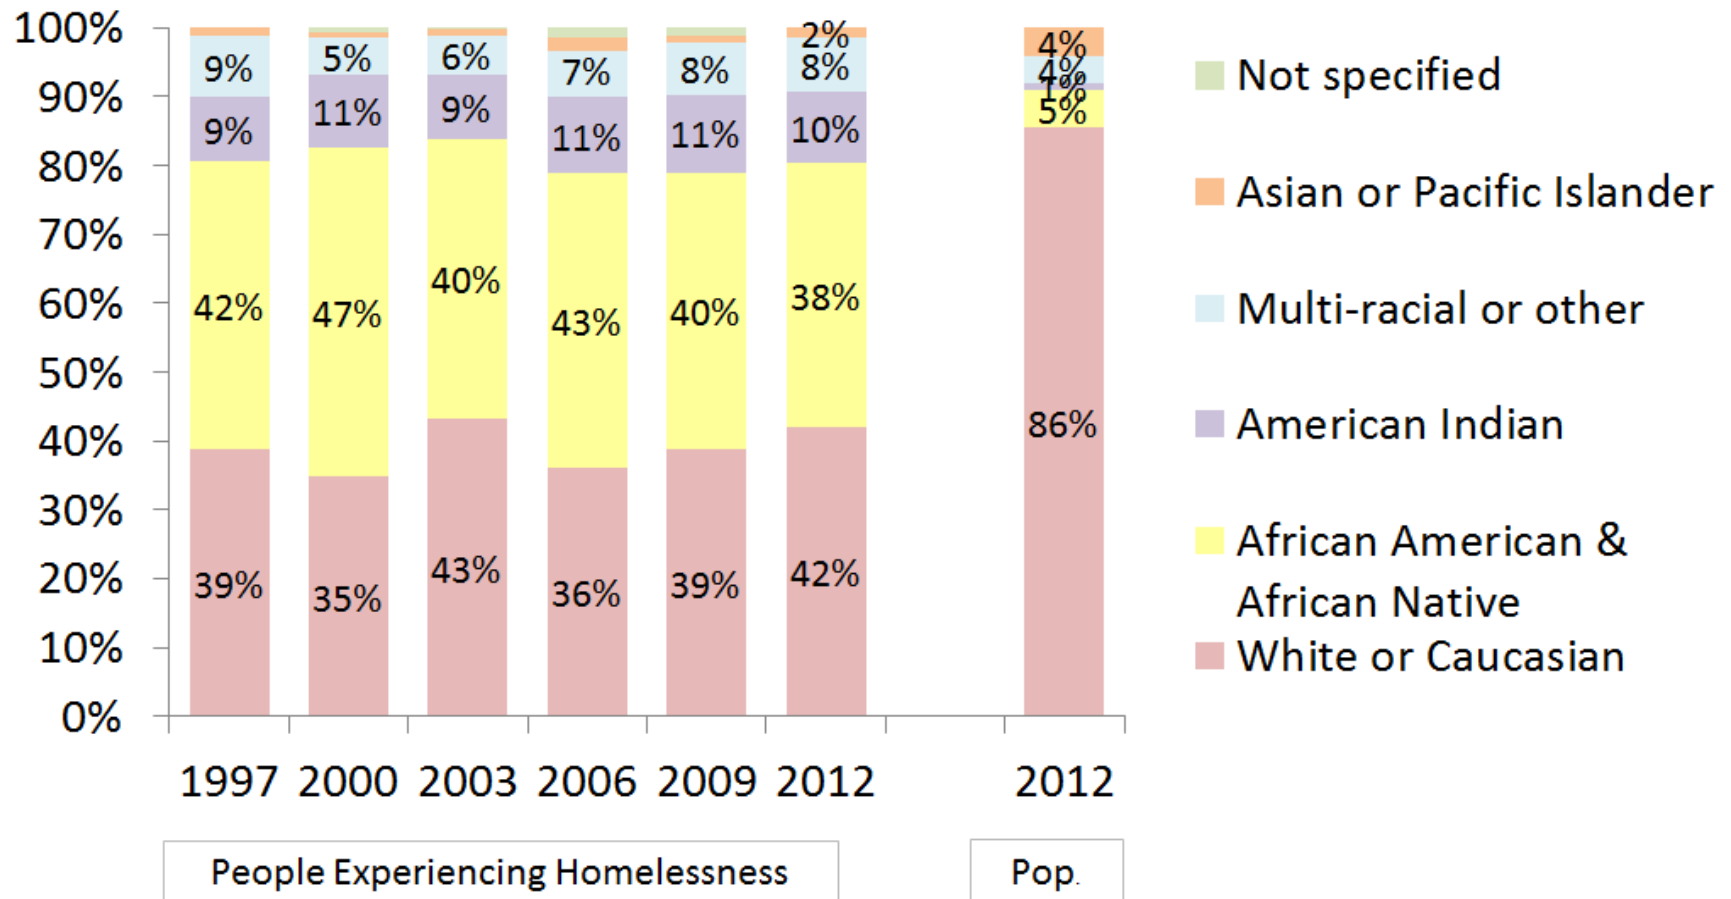

Minnesotans Experiencing Homelessness by Race & Ethnicity, 1997-2012 vs. General MN Population, 2012

Note: Individuals in any racial or ethnic category may also be Hispanic or Latino.

Data Sources: Wilder Research Homelessness Study 1997-2012; American Community Survey, (ACS) 2012.